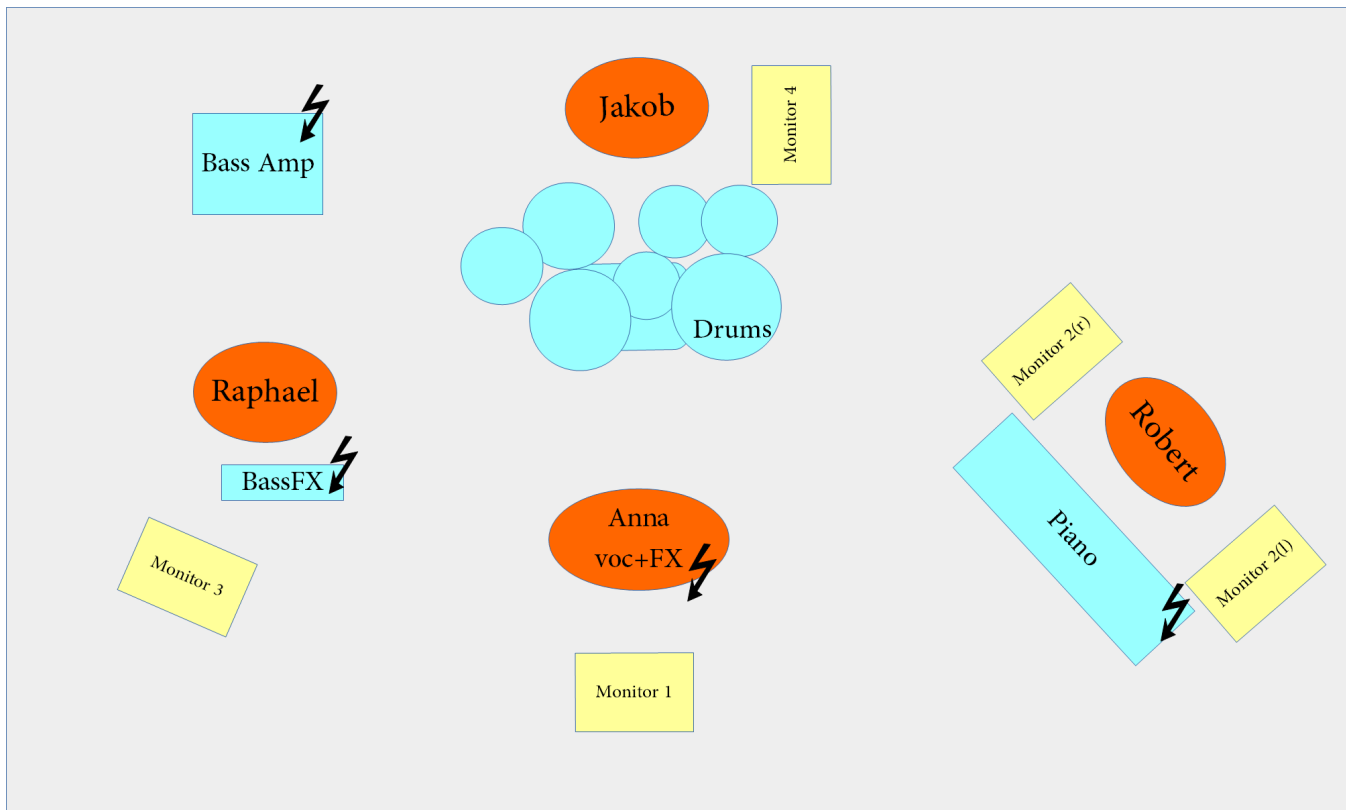

# Technical Rider

## STILL IN THE WOODS

Anna Hauss (voc)  
 Robert Wienröder (p)  
 Raphael Seidel (b)  
 Jakob Hegner (dr)

CH	Instrument	Abnahme
1	Vocals (with Delay Pedal)	xlr
2	Nord Stage left	DI
3	Nord Stage right	DI
4	E-Bass (with FX Pedals)	DI-Out Amp
5	Overhead left	Mikro
6	Overhead right	Mikro
7	Bassdrum	Mikro
8	Snaredrum	Mikro
9	Rack Tom	Mikro
10	Floor Tom	Mikro