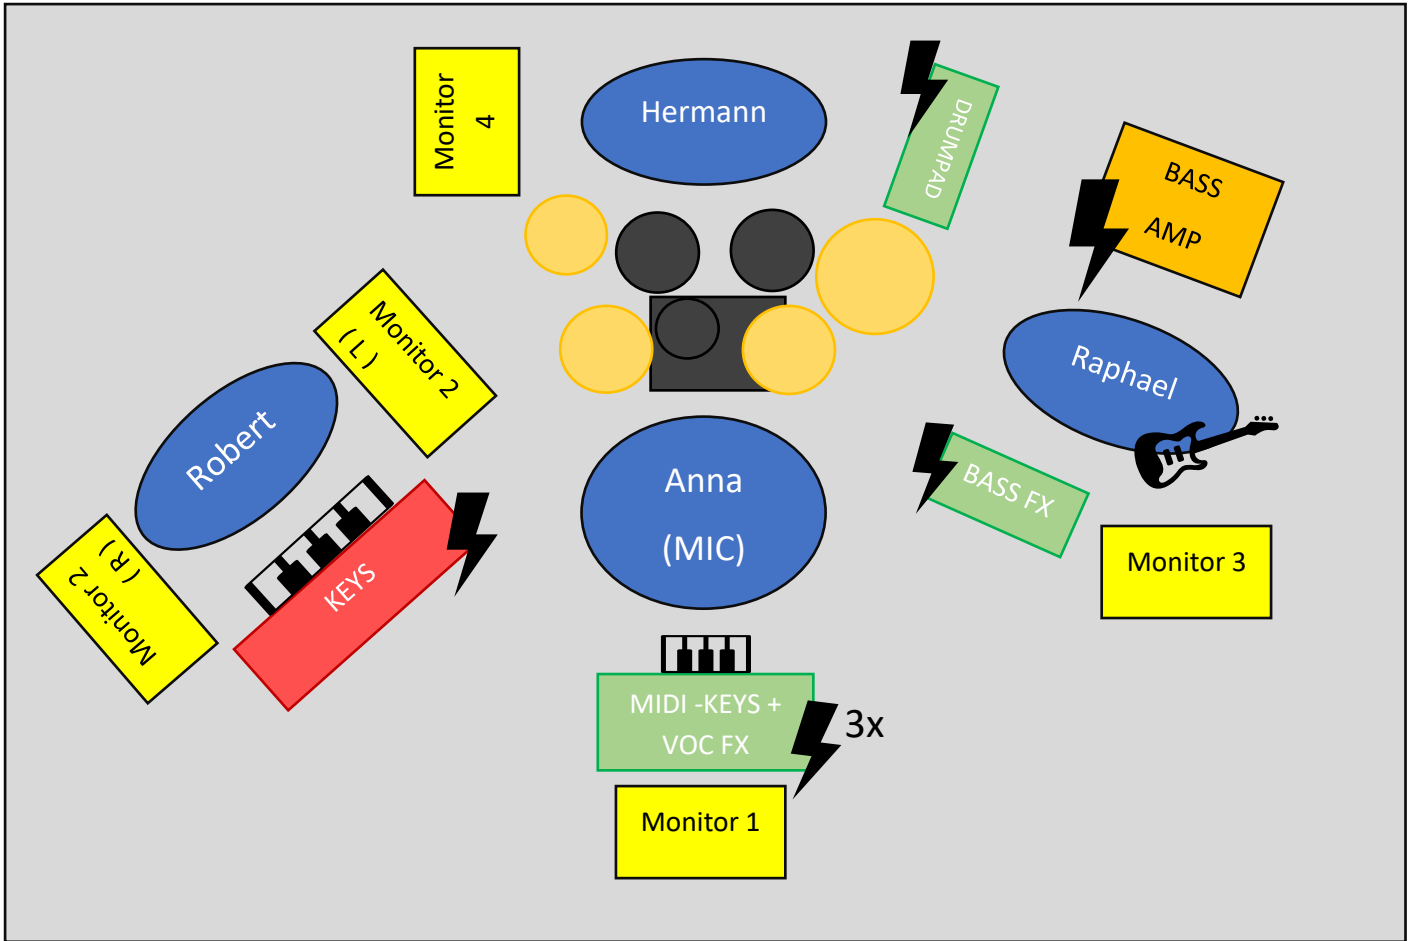

TECHNICAL RIDER - STILL IN THE WOODS -

Anna Hauss (voc,synth)

Robert Wienröder (p)

Raphael Seidel (b)

Hermann Spannenberger (dr)

Kanal	Instrument	Abnahme
1	Vocals (+ FX)	XLR
2	Nord Stage left	DI
3	Nord Stage right	DI
4	E-Bass (+ FX Pedals)	DI-Out Amp
5	Overhead left	Mic
6	Overhead right	Mic
7	Basstrom	Mic
8	Snaredrum	Mic
9	Tom 1	Mic
10	Tom 2	Mic
11	Drumpad	DI