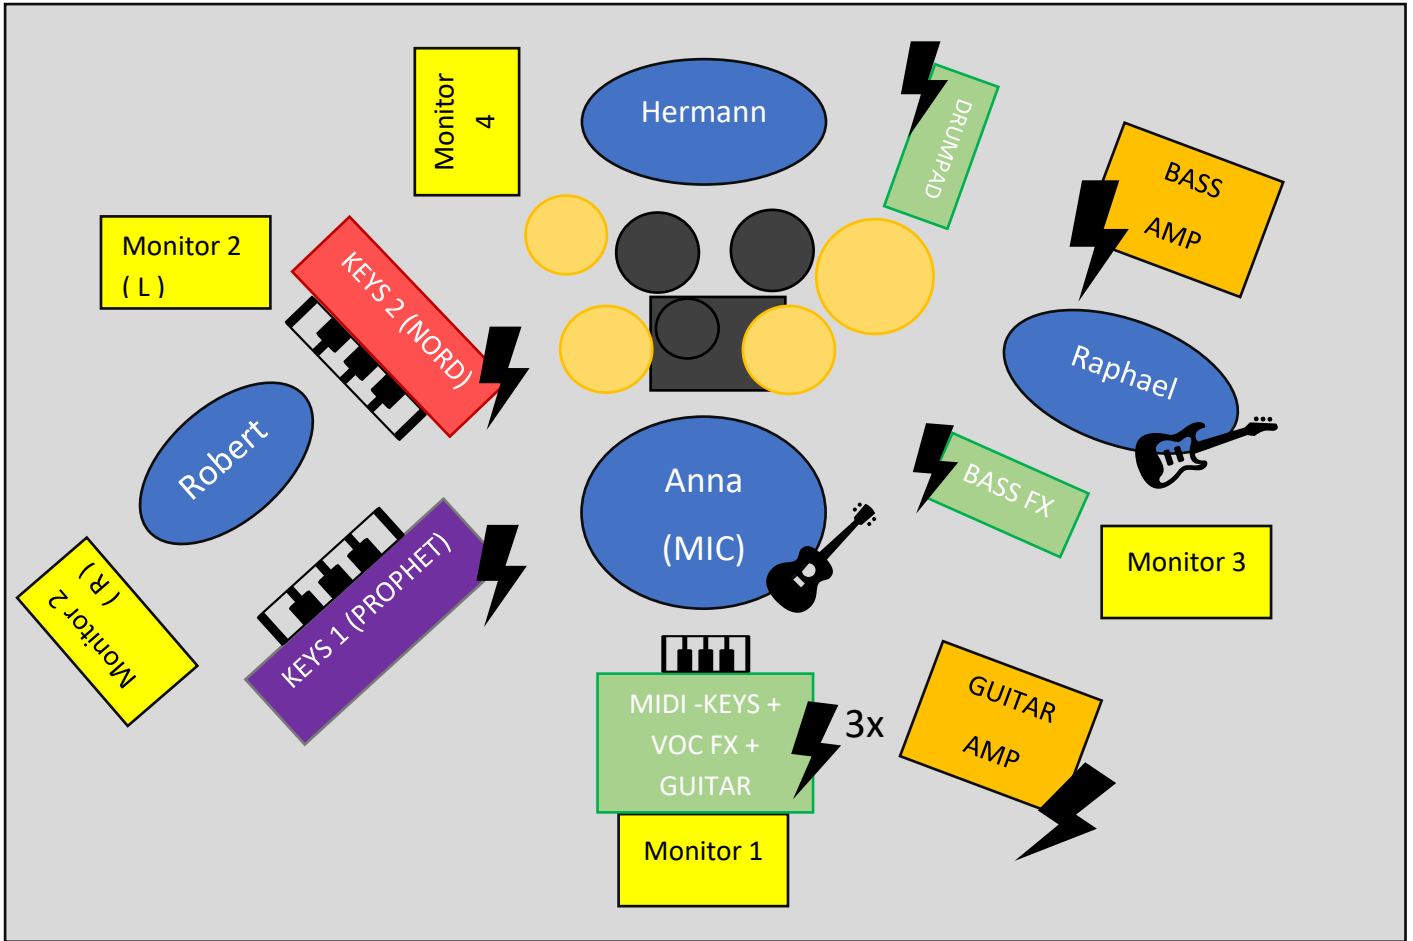

# TECHNICAL RIDER - STILL IN THE WOODS -

Anna Hauss (voc,git,midi-keys)

Robert Wienröder (p)

Raphael Seidel (b)

Hermann Spannenberger (dr)

Kanal	Instrument	Abnahme
1	Vocals (+ FX)	XLR
2	Nord Stage left	DI
3	Nord Stage right	DI
4	Prophet left	DI
5	Prophet right	DI
6	E-Bass (+ FX Pedals)	DI-Out Amp
7	E-Guitar	DI-Out Amp
8	Overhead left	Mic
9	Overhead right	Mic
10	Bassdrum	Mic
11	Snaredrum	Mic
12	Tom 1	Mic
13	Tom 2	Mic
14	Drumpad	DI